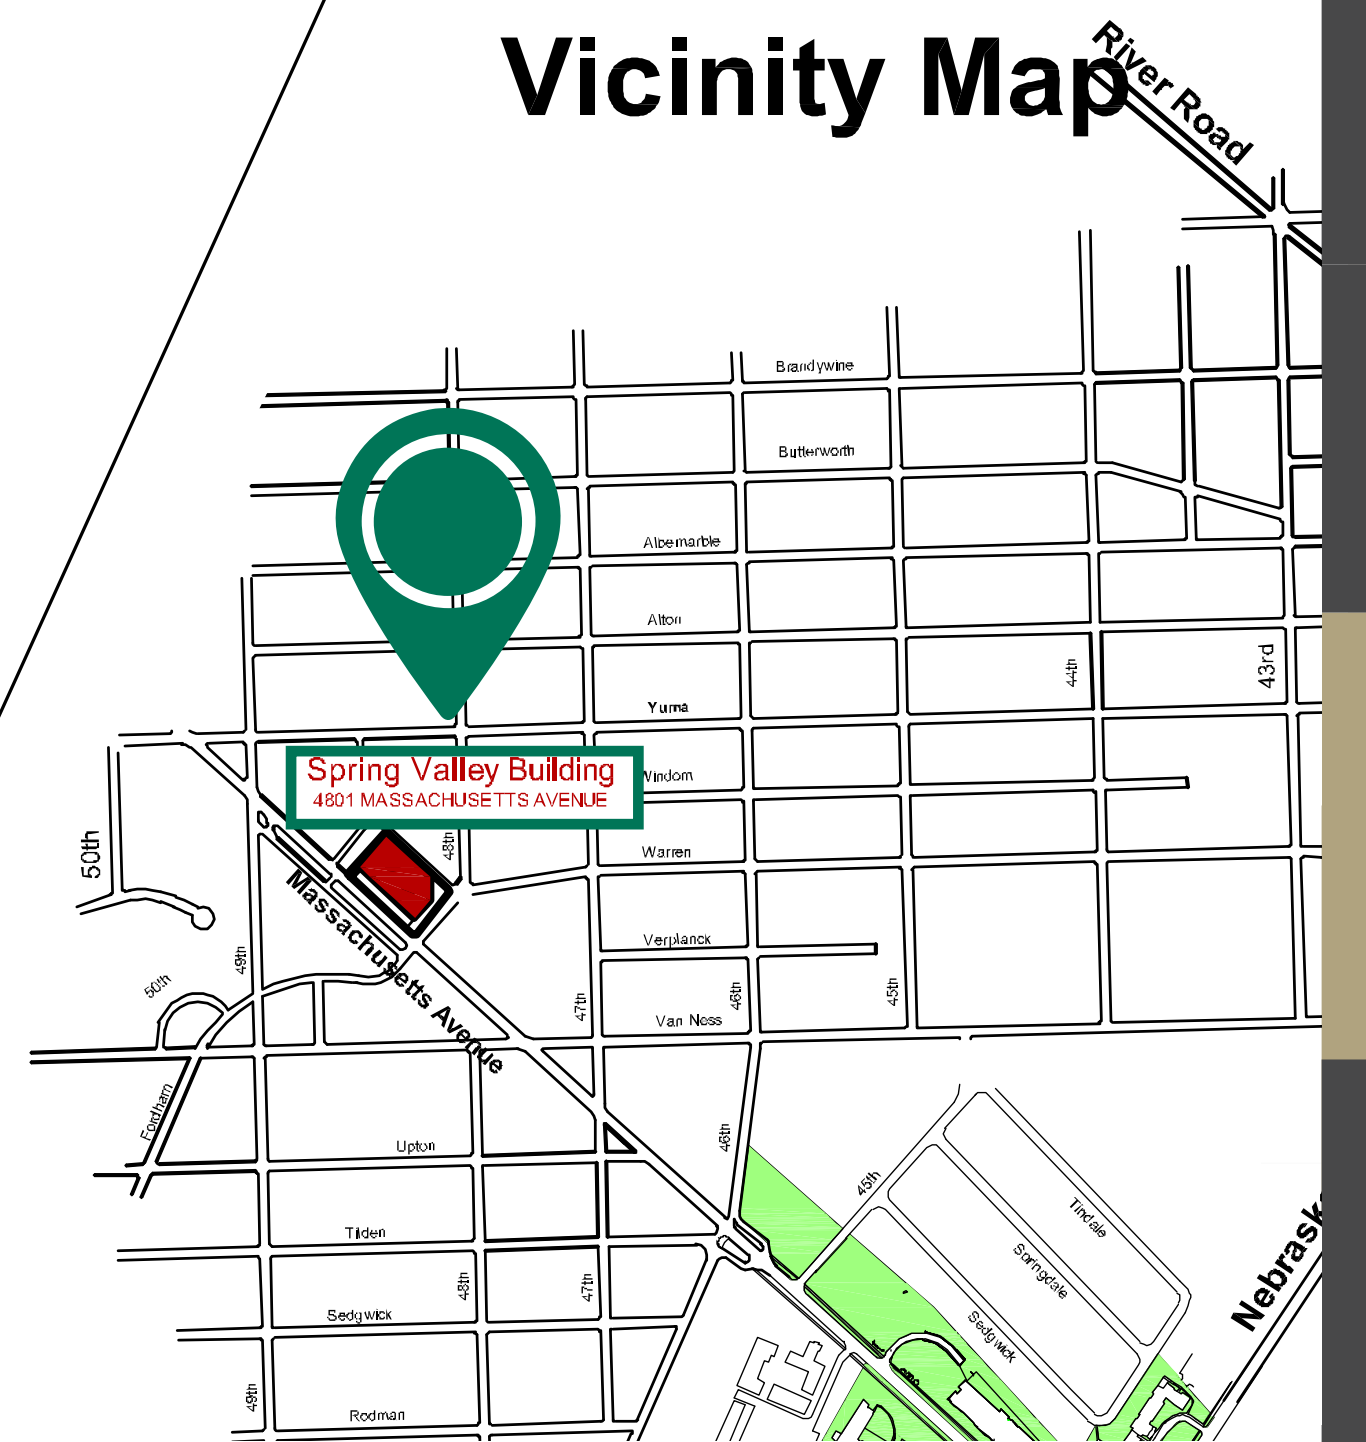

Washington College of Law Tenley Campus

Vicinity Map

DINING CAMPUS DIRECTORY

MARY GRAYDON CENTER
Terrace Dining Room

MARY GRAYDON CENTER RETAIL
Einstein Brother's Bagels
Pom & Honey
Wonk Burger
District Pickle
Absurd Bird
Hissho Sushi
D.C. Eats