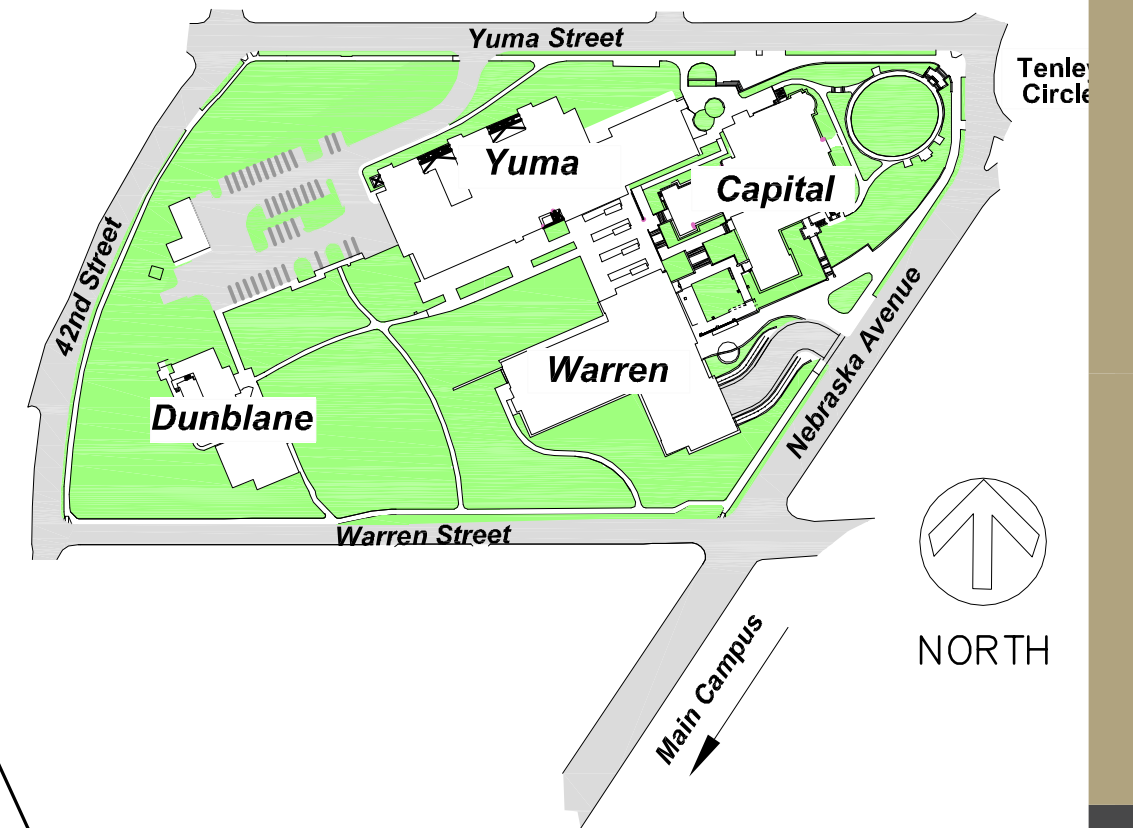

Washington College of Law Tenley Campus

Vicinity Map

DINING CAMPUS DIRECTORY

MARY GRAYDON CENTER
Terrace Dining Room

MARY GRAYDON CENTER RETAIL
Einstein Brother's Bagels
Pom & Honey
Wonk Burger
District Pickle
Absurd Bird
Hissho Sushi
D.C. Eats