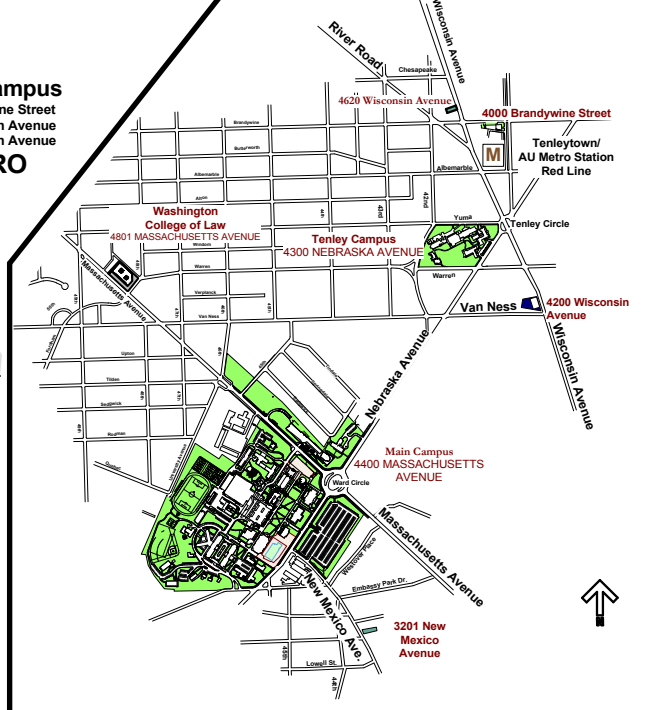

Washington College of Law

Tenley Campus

Vicinity Map

Tenley Campus
 4000 Brandywine Street
 4200 Wisconsin Avenue
 4620 Wisconsin Avenue
METRO

Main Campus

3201 New Mexico Ave.

AMERICAN UNIVERSITY
 WASHINGTON, DC