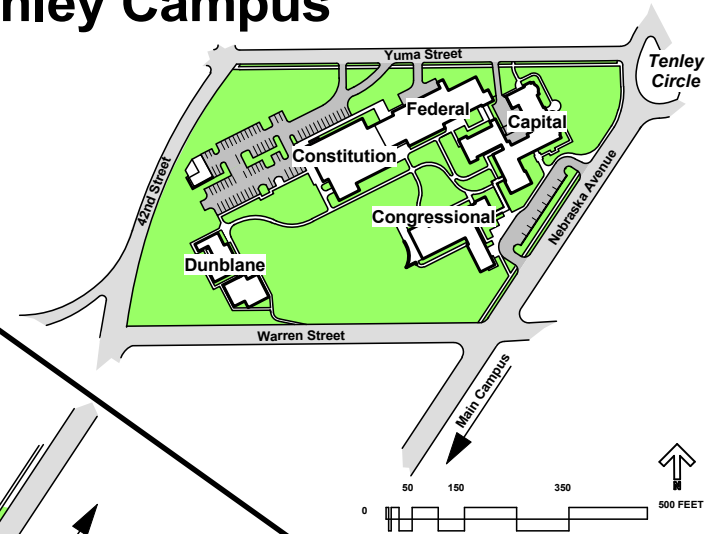

Washington College of Law

Tenley Campus

Vicinity Map

Tenley Campus
 4000 Brandywine Street
 4200 Wisconsin Avenue
 4620 Wisconsin Avenue
METRO

Main Campus

3201 New Mexico Ave.

AMERICAN UNIVERSITY
 WASHINGTON, DC