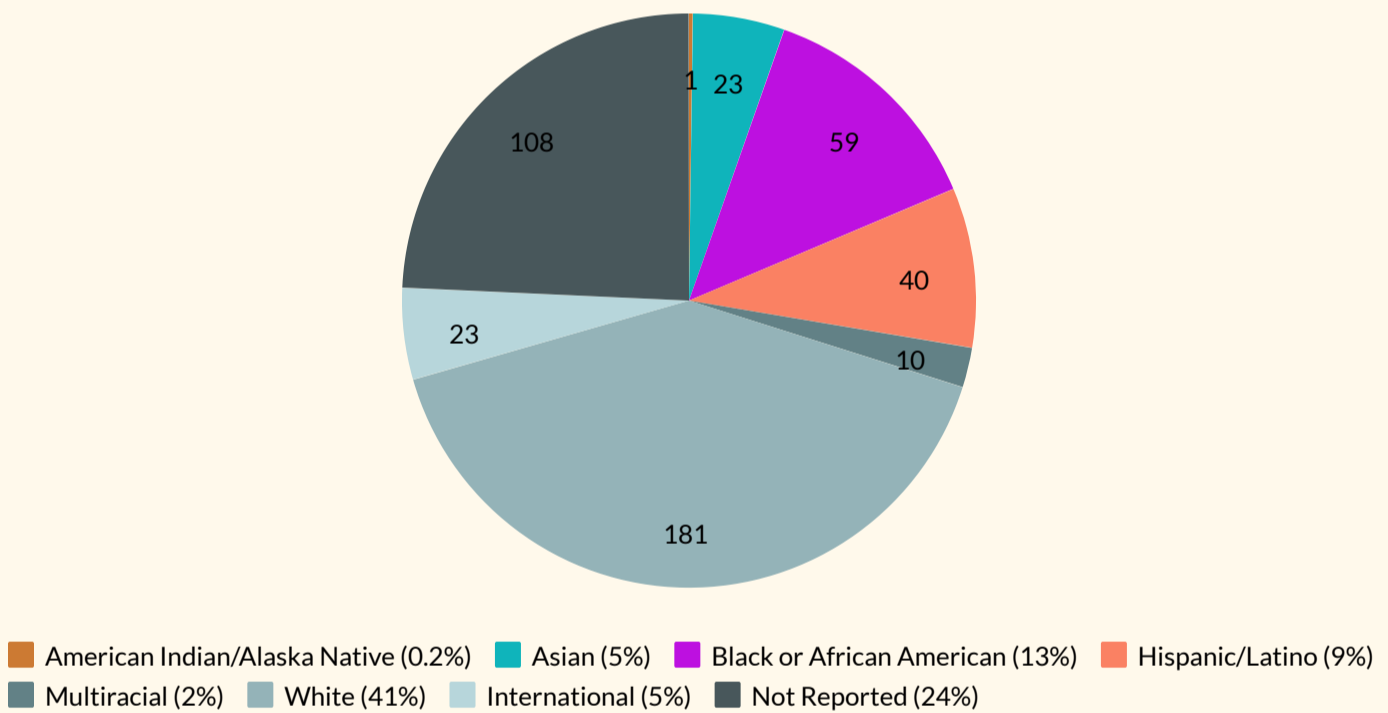

Fall 2023 Total Enrolled Student:
445

Master's Student Seven-year Enrollment Trend

Master's Student Race and Ethnicity

Master's Student Gender

Master's Student By Age

Master's Student Schools and Department Enrollment (2023)

SPA Master's Top 5 Majors in 2023

1. Public Policy (162)
2. Public Administration & Policy (online) (150)
3. Public Administration (119)
4. Counter-Terrorism & Homeland Security (online) (84)
5. Terrorism & Homeland Security Policy (56)