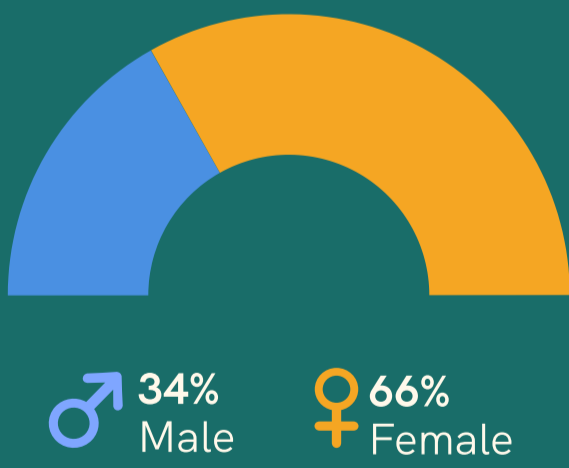

Fall 2023 Total Enrolled Student:
445

Master's Student Seven-year Enrollment Trend

Master's Student Race and Ethnicity

Master's Student Gender

Master's Student By Age

Master's Student Schools and Department Enrollment (2023)