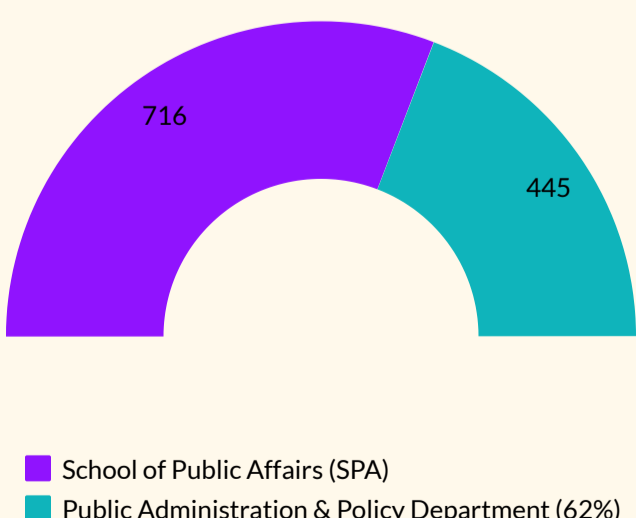

Fall 2023 Total Enrolled Student:
445

Master's Student Seven-year Enrollment Trend

Master's Student Race and Ethnicity

Master's Student Gender

Master's Student By Age

Master's Student Schools and Department Enrollment (2023)

SPA Master's Top 5 Majors in 2023

1. Public Policy (162)
2. Public Administration & Policy (online) (150)
3. Public Administration (119)
4. Counter-Terrorism & Homeland Security (online) (84)
5. Terrorism & Homeland Security Policy (56)