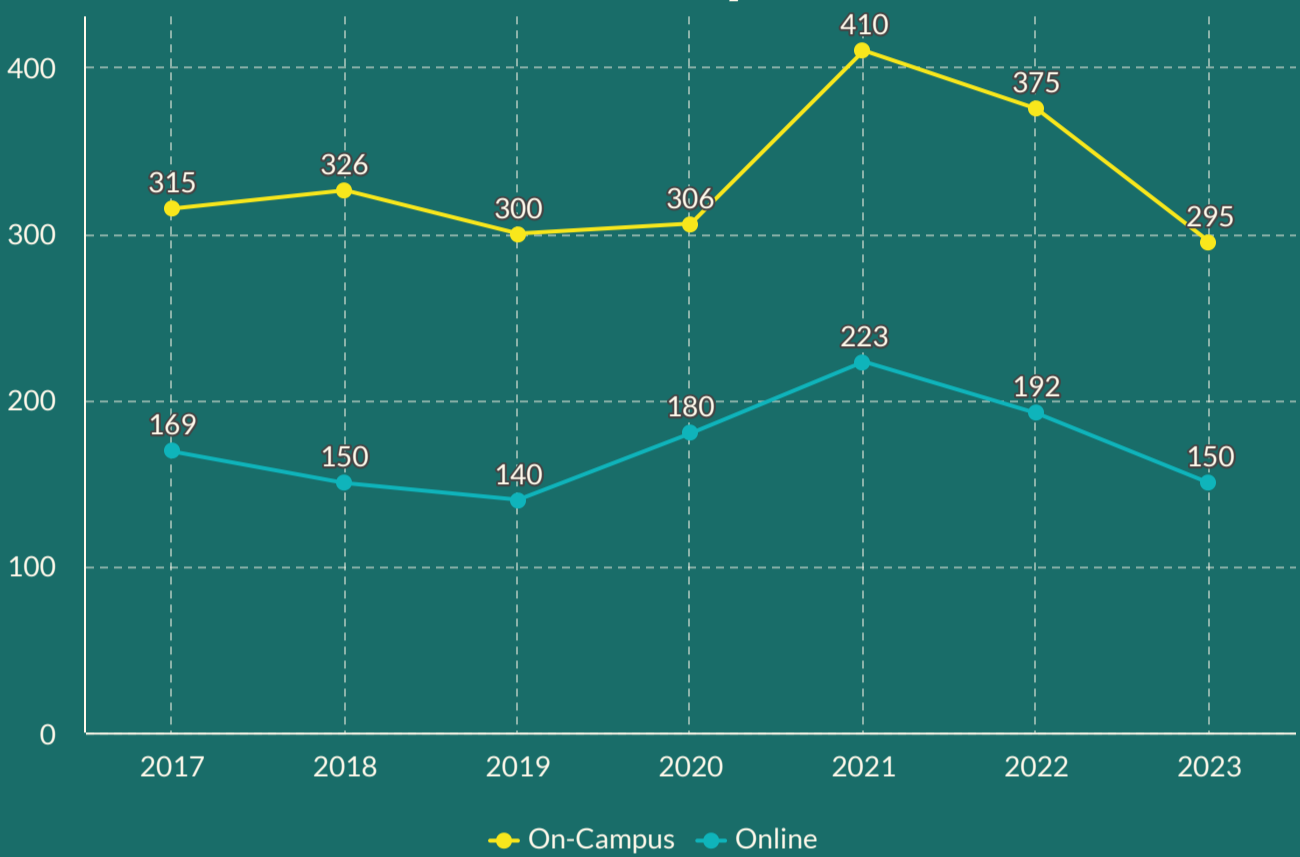

Public Administration & Policy At-A-Glance

Factsheet Fall 2023

This report was prepared by:
Office of Institutional Research & Assessment
<https://www.american.edu/provost/oira/>

Master's Student

Fall 2023 New Enrolled Student:
175

Fall 2023 Total Enrolled Student:
445

Master's Student Seven-year Enrollment Trend

Master's Student Race and Ethnicity

Master's Student Gender

Master's Student By Age

Master's Student Schools and Department Enrollment (2023)

SPA Master's Top 5 Majors in 2023

1. Public Policy (162)
2. Public Administration & Policy (online) (150)
3. Public Administration (119)
4. Counter-Terrorism & Homeland Security (online) (84)
5. Terrorism & Homeland Security Policy (56)