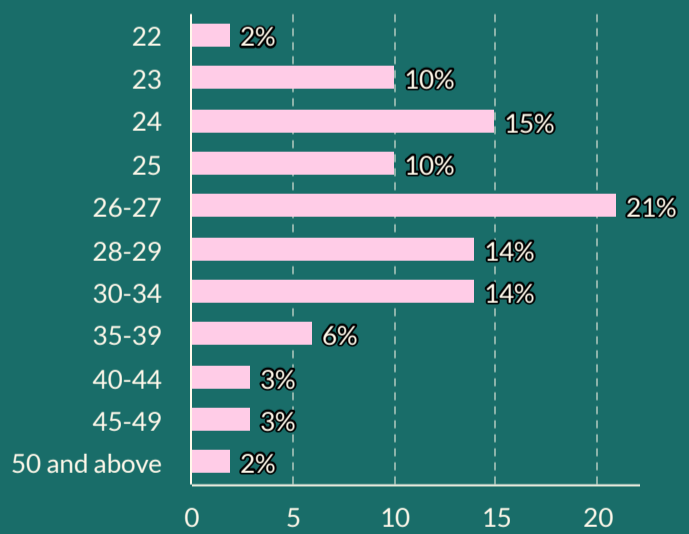

Fall 2023 Total Enrolled Student:
445

Master's Student Seven-year Enrollment Trend

Master's Student Race and Ethnicity

Master's Student Gender

Master's Student By Age

Master's Student Schools and Department Enrollment (2023)

SPA Master's Top 5 Majors in 2023

1. Public Policy (162)
2. Public Administration & Policy (online) (150)
3. Public Administration (119)
4. Counter-Terrorism & Homeland Security (online) (84)
5. Terrorism & Homeland Security Policy (56)