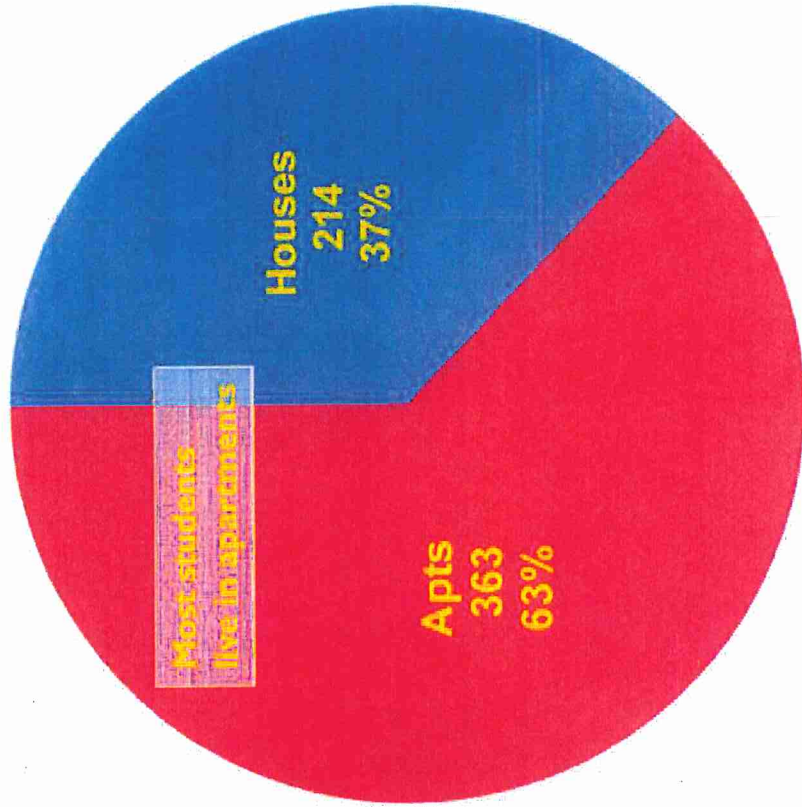

AMERICAN UNIVERSITY 2011 Campus Plan

Off-Campus Student Housing – Graduate Students

Where Graduate Students Live in Zip 20016

Where Graduate Students Live in the Area

ZONING COMMISSION
District of Columbia

CASE NO. 11-07
391