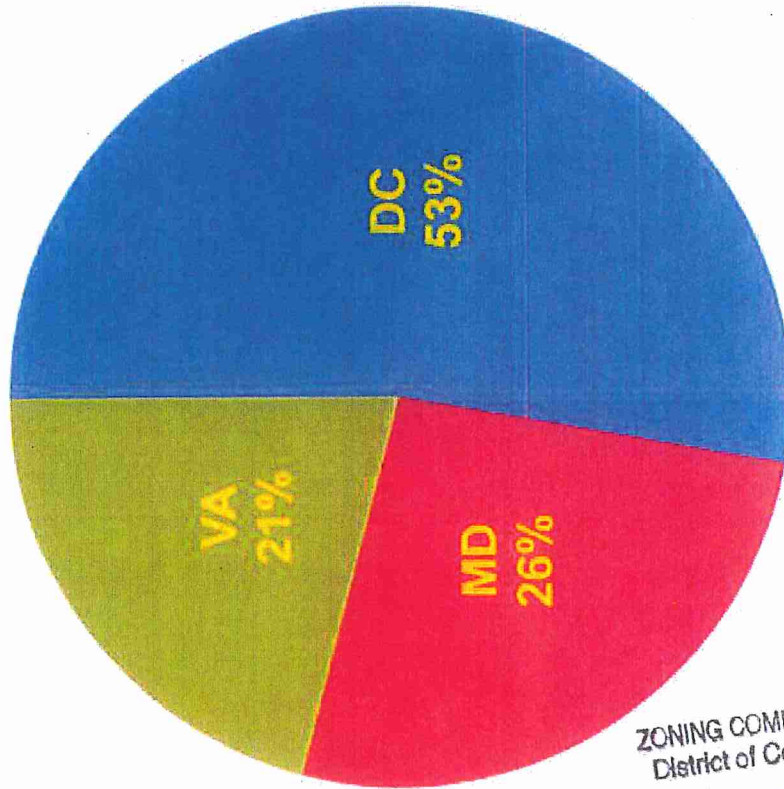

AMERICAN UNIVERSITY 2011 Campus Plan

Off-Campus Student Housing – Graduate Students

Where Graduate Students Live in Zip 20016

Where Graduate Students Live in the Area

ZONING COMMISSION
District of Columbia

CASE NO. 11-07
391