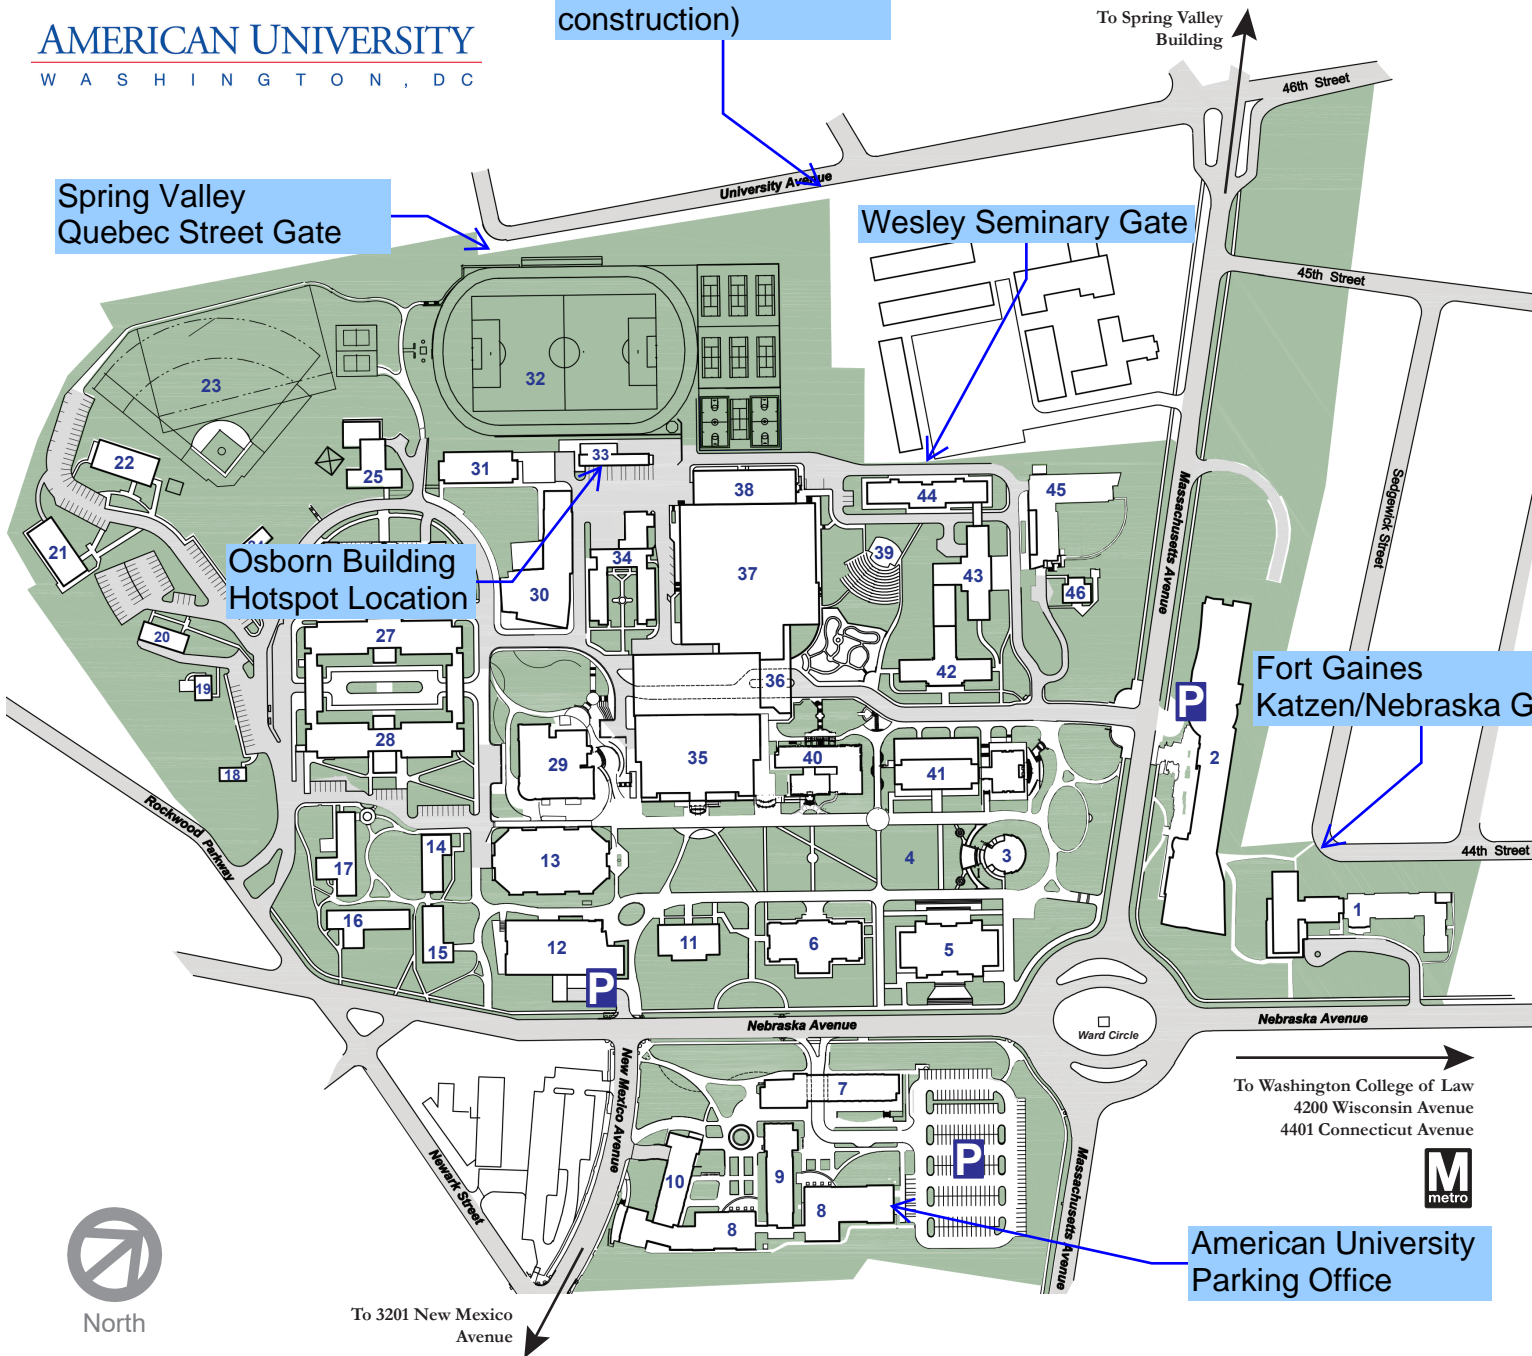

AMERICAN UNIVERSITY
WASHINGTON, DC

Spring Valley
Rodman Street Gate
(Offline during
construction)

Spring Valley
Quebec Street Gate

Wesley Seminary Gate

Osborn Building
Hotspot Location

Fort Gaines
Katzen/Nebraska Gate

American University
Parking Office

Directory

- 27 Anderson Hall
- 34 Asbury Building
- 40 Battelle-Tompkins
- 31 Beeghly Building
- 13 Bender Library
- 36 Butler Pavilion
- 45 Cassell Hall
- 26 Centennial Hall
- 24 Child Development Center
- 14 Clark Hall
- 7 Constitution Hall
- 8 Don Myers Technology and Innovation Building
- 10 Duber Hall
- 11 East Quad Building
- 9 Federal Hall
- 4 Friedheim Quadrangle
- 16 Gray Hall
- 30 Hall of Science
- 20 Hamilton Building
- 42 Hughes Hall
- 6 Hurst Hall
- 19 Jack Child Hall
- 23 Jacobs Recreation Complex
- 2 Katzen Arts Center
Welcome Center
- 3 Kay Spiritual Life Center
- 5 Kerwin Hall
- 41 Kogod School of Business
- 21 Kreeger Building
- 44 Leonard Hall
- 28 Letts Hall
- 35 Mary Graydon Center
- 17 McCabe Hall
- 43 McDowell Hall
- 29 McKinley Building
- 25 Media Production Center
- 1 Nebraska Hall
- 33 Osborn Building
- 46 President's Office Building
- 32 Reeves Field
- 18 Rockwood Building
- 15 Roper Hall
- 12 School of International Service
- 37 Sports Center
Bender Arena
- 38 Sports Center Annex
- 22 Watkins Building
- 39 Woods-Brown Amphitheater